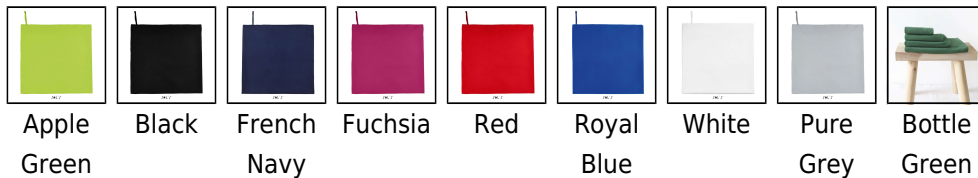

# SOL'S ATOLL 100 - MICROFIBRE TOWEL

**Kod produktu: so02936**

**Producent:** SOL'S

**Kod producenta:**

## Opis

QUALITY -MICROFIBRE;90% microfibres polyester - 10% polyamide;STYLE;Overlock finishing;Tone-on-tone stitched elastic band to fold the towel;

## Kolory