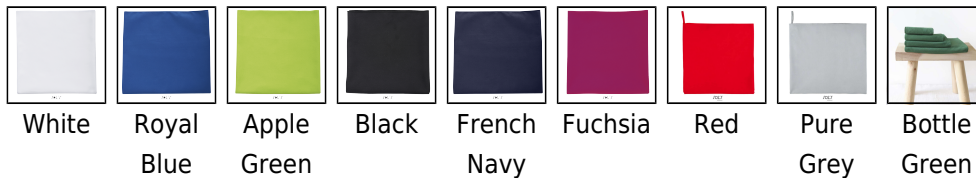

# SOL'S ATOLL 70 - MICROFIBRE TOWEL

**Kod produktu: so01210**

**Producent:** SOL'S

**Kod producenta:**

## Opis

QUALITY;90% microfibre polyester - 10% polyamide;190 gsm;Overlock finishing;Tone-on-tone stitched elastic band to fold the towel;Elasticated strap to make it easier to carry;

## Kolory