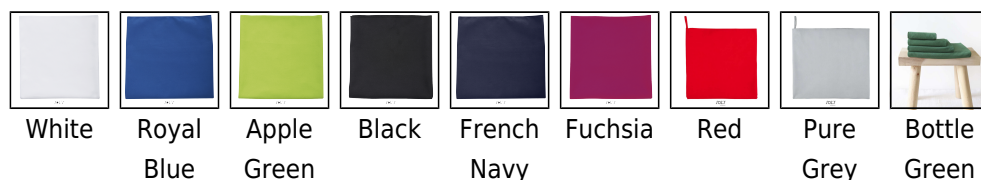

# SOL'S ATOLL 70 - MICROFIBRE TOWEL

**Kod produktu: so01210**

**Producent:** SOL'S

**Kod producenta:**

## Opis

QUALITY;90% microfibre polyester - 10% polyamide;190 gsm;Overlock finishing;Tone-on-tone stitched elastic band to fold the towel;Elasticated strap to make it easier to carry;

## Kolory