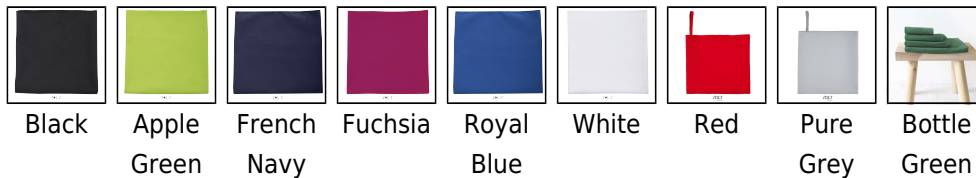

# SOL'S ATOLL 30 - MICROFIBRE TOWEL

**Kod produktu: so01208**

**Producent:** SOL'S

**Kod producenta:**

## Opis

QUALITY;90% microfibre polyester - 10% polyamide;190 gsm;Overlock finishing;Tone-on-tone stitched elastic band to fold the towel;Elasticated strap to make it easier to carry;

## Kolory