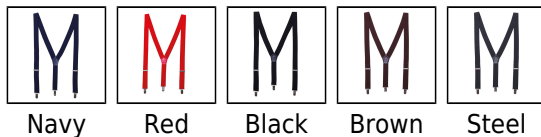

CLIP-ON TROUSER BRACES/SUSPENDERS

Kod produktu: pr701

Producent: Premier

Kod producenta:

Opis

Fabric;60% Polyester. 40% Rubber;Features;Elastic Y back strap braces;Three non-slip clip buckles for attachment;Fully adjustable with lock buckles;Faux leather piece;

Kolory

Rozmiary