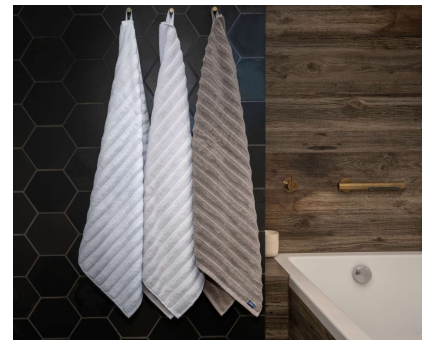

PREMIUM TOWEL

Kod produktu: olh600

Producent: Olima

Kod producenta:

Opis

Premium quality 600g/m² towels. made from 20/2 ring-spun cotton. ;Dyed to match. 100% cotton hanger loop;30x50cm and 50x100cm - Hangeron shorter sides;70x140cm - Hangeron longer sides;No harmful substances! Certified according to STANDARD 100 by OEKO-TEX®.;Avoid using fabric softener because it reduces towels' water absorbency;

Kolory

White

Silver
Blue

Taupe

Navy

Ecu

Rozmiary

30X5
0