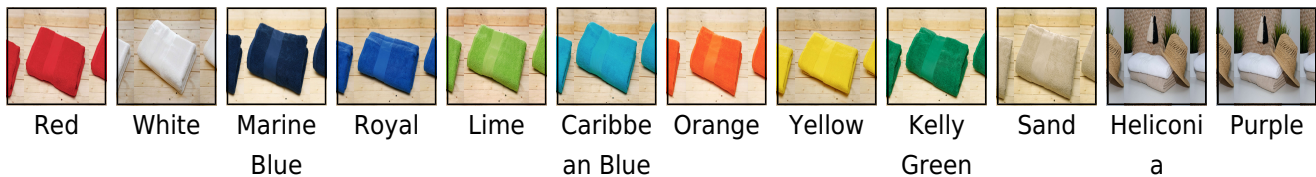

OLIMA BASIC TOWEL

Kod produktu: ol360

Producent: Olima

Kod producenta:

Opis

100% cotton;360g/m²;Tearaway/Cut Outlabel;Satin / Cotton hanger loop;Satin hanger loop is placed on shorter side on all towel sizes;Cotton hanger:Guest and Hand towel - Hanger on shorter side;Bath and Maxi Bath - Hanger on longer side;;One emphasized bordure;Border width:Guest (30x50) 6cm;Hand (50x100) 7cm;Bath (70x140) 8cm;Maxi Bath (100x150) 9cm;;No harmful substances! Certified according to STANDARD 100 by OEKO-TEX®;Avoid using fabric softener because it reduces towels' water absorbency;

Kolory

Rozmiary

30X50	50X100	70X140	100X150
-------	--------	--------	---------