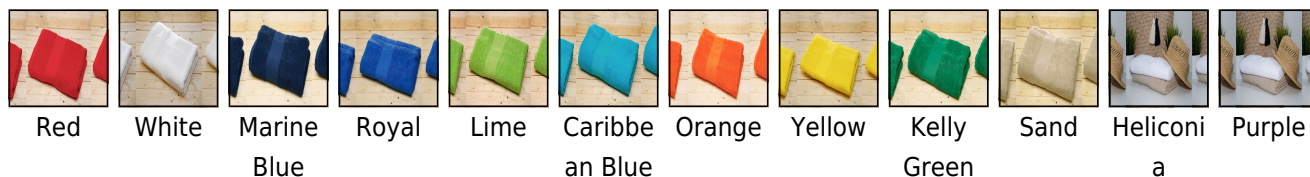

OLIMA BASIC TOWEL

Kod produktu: ol360

Producent: Olima

Kod producenta:

Opis

100% cotton;360g/m²;Tearaway/Cut Outlabel;Satin / Cotton hanger loop;Satin hanger loop is placed on shorter side on all towel sizes;Cotton hanger:Guest and Hand towel - Hanger on shorter side;Bath and Maxi Bath - Hanger on longer side;;One emphasized bordure;Border width:Guest (30x50) 6cm;Hand (50x100) 7cm;Bath (70x140) 8cm;Maxi Bath (100x150) 9cm;;No harmful substances! Certified according to STANDARD 100 by OEKO-TEX®;Avoid using fabric softener because it reduces towels' water absorbency;

Kolory

Rozmiary

30X50	50X100	70X140	100X150
-------	--------	--------	---------