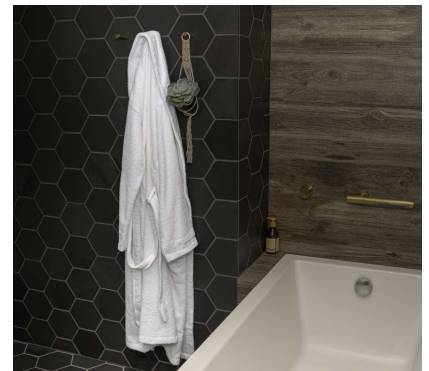

OLIMA TERRY BATHROBE

Kod produktu: ol3300

Producent: Olima

Kod producenta:

Opis

100% ring spun cotton; Shawl collar for extra comfort; Soft and highly absorbant; Waistband with belt loops; Hanging loop at neck; Avoid using fabric softener because it reduces towels' water absorbency; No harmful substances! Certified according to STANDARD 100 by OEKO-TEX®;

Kolory

White

Rozmiary

M/L

XS/S

XL/2
XL