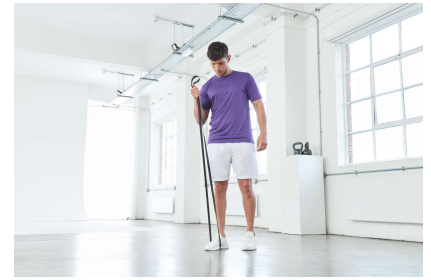

# COOL SMOOTH T

Kod produktu: jc020

Producent: Just Cool

Kod producenta:

## Opis

100% Polyester; Relaxed fit; Set-in sleeve design; AWD's own lightweight Neoteric™ smooth fabric with inherent wickability and quick-drying properties; Self-fabric taped back neck; Twin needle stitching detail; Self-fabric crew neck; Simple tear off label makes it perfect for rebranding; Worldwide Responsible Accredited Production (WRAP) certified production;