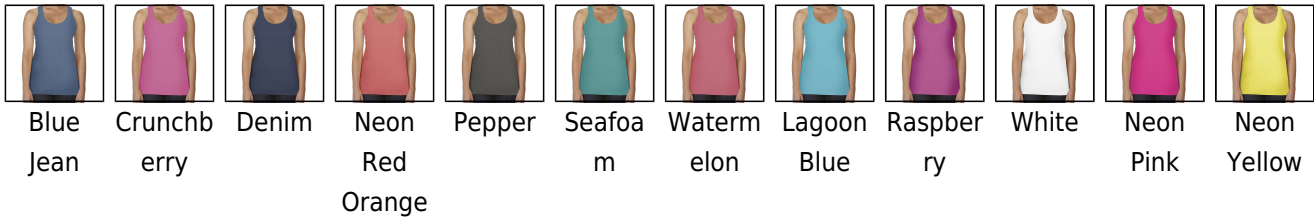

LADIES' LIGHTWEIGHT RACERBACK TANK TOP

Kod produktu: ccl4260

Producent: Comfort Colors

Kod producenta:

Opis

163.0 G/SqM;100% Cotton;Yarn Count 31/1;Soft-washed garment-dyed fabric;Semi-fitted silhouette;Bound self-fabric neck and armholes;Twill label;Joker label;Sideseamed;Double-needle neck. armhole. and bottom hem;

Kolory

Rozmiary