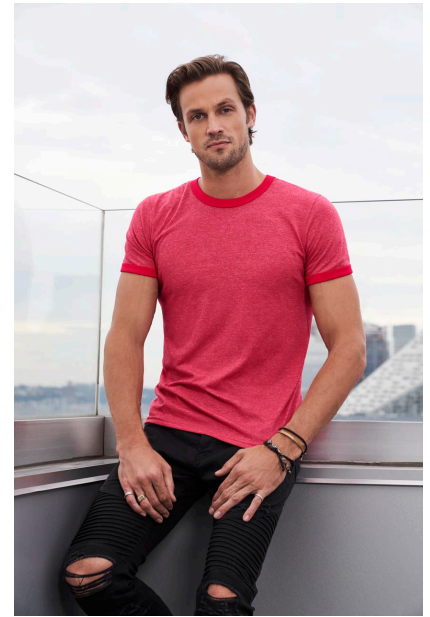

# ADULT LIGHTWEIGHT RINGER TEE

Kod produktu: an988

Producent: Anvil  
Kod producenta:

## Opis

146.0 G/SqM;100% Combed Ring-Spun Cotton;Yarn Count 32/1;High stitch density for smoother printing surface;Semi-fitted;Tubular construction;Contrast colour binding at neck and sleeves;Twin-needle bottom hem;TearAway label;Oeko-Tex® Standard 100 Certified;