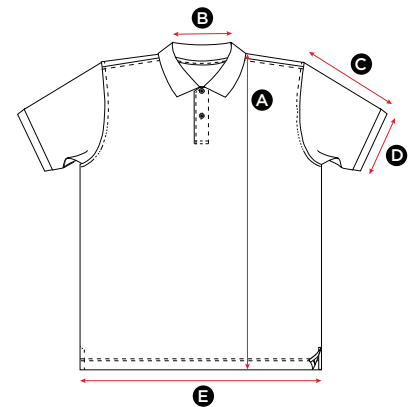

Mens Ladies Kids

SG50 Men's Cotton Polo 549.52

MEASUREMENTS	S	M	L	XL	2XL	3XL	4XL	5XL
A Length	70.5	73	75.5	78	80.5	83	87.5	90
B Back neck opening	17	17.5	18	18.5	19	19.5	20	20.5
C Sleeve length	23.5	24	24.5	25	25.5	26	28	29
D Sleeve width opening	15	15.5	16	16.5	17	17.5	19	19.5
E Bottom hem opening	50	53.5	57	60.5	64	67.5	70	74

in cm

All measurements are within industry standard tolerances and are product dependent.

SG50F Ladies' Cotton Polo 513.52

MEASUREMENTS	XS	S	M	L	XL	2XL
A Length	58	60.5	63	65.5	68	70.5
B Back neck opening	16.5	17	17.5	18	18.5	19
C Sleeve length	15	16	17	18	19	20
D Sleeve width opening	11.5	12.5	13.5	14.5	15.5	16.5
E Bottom hem opening	45	48	51	54	57	60

in cm

All measurements are within industry standard tolerances and are product dependent.

SG50K Kids' Cotton Polo 588.52

MEASUREMENTS	(Years) 3-4	5-6	7-8	9-10	11-12
	(CM)104	116	128	140	152
A Length	46.5	49.5	52.5	58.5	66.5
B Back neck opening	13	13	14	14	15
C Sleeve length	13	14	15	16	20
D Sleeve width opening	9	9.5	10	10.5	12
E Bottom hem opening	35	38	41	44	48

in cm

All measurements are within industry standard tolerances and are product dependent.

SG50 Men's Cotton Polo 549.52

GRÖÖE	S	M	L	XL	2XL	3XL	4XL	5XL
A Länge	70.5	73	75.5	78	80.5	83	87.5	90
B Halsausschnitt hinten	17	17.5	18	18.5	19	19.5	20	20.5
C Ärmellänge	23.5	24	24.5	25	25.5	26	28	29
D Weite der Ärmelöffnung	15	15.5	16	16.5	17	17.5	19	19.5
E Bundöffnung	50	53.5	57	60.5	64	67.5	70	74