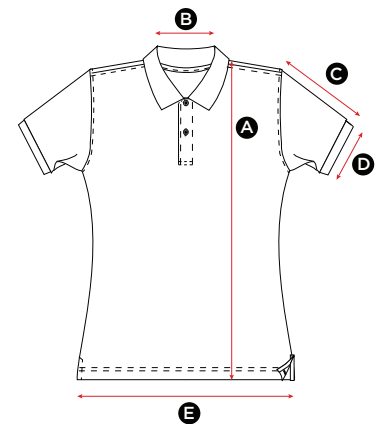

Mens Ladies Kids

SG50 Men's Cotton Polo 549.52

MEASUREMENTS	S	M	L	XL	2XL	3XL	4XL	5XL
A Length	70.5	73	75.5	78	80.5	83	87.5	90
B Back neck opening	17	17.5	18	18.5	19	19.5	20	20.5
C Sleeve length	23.5	24	24.5	25	25.5	26	28	29
D Sleeve width opening	15	15.5	16	16.5	17	17.5	19	19.5
E Bottom hem opening	50	53.5	57	60.5	64	67.5	70	74

in cm

All measurements are within industry standard tolerances and are product dependent.

SG50F Ladies' Cotton Polo 513.52

MEASUREMENTS	XS	S	M	L	XL	2XL
A Length	58	60.5	63	65.5	68	70.5
B Back neck opening	16.5	17	17.5	18	18.5	19
C Sleeve length	15	16	17	18	19	20
D Sleeve width opening	11.5	12.5	13.5	14.5	15.5	16.5
E Bottom hem opening	45	48	51	54	57	60

in cm

All measurements are within industry standard tolerances and are product dependent.

SG50K Kids' Cotton Polo 588.52

MEASUREMENTS	(Years) 3-4	5-6	7-8	9-10	11-12
	(CM)104	116	128	140	152
A Length	46.5	49.5	52.5	58.5	66.5
B Back neck opening	13	13	14	14	15
C Sleeve length	13	14	15	16	20
D Sleeve width opening	9	9.5	10	10.5	12
E Bottom hem opening	35	38	41	44	48

in cm

All measurements are within industry standard tolerances and are product dependent.

SG50 Men's Cotton Polo 549.52

GRÖÖE	S	M	L	XL	2XL	3XL	4XL	5XL
A Länge	70.5	73	75.5	78	80.5	83	87.5	90
B Halsausschnitt hinten	17	17.5	18	18.5	19	19.5	20	20.5
C Ärmellänge	23.5	24	24.5	25	25.5	26	28	29
D Weite der Ärmelöffnung	15	15.5	16	16.5	17	17.5	19	19.5
E Bundöffnung	50	53.5	57	60.5	64	67.5	70	74