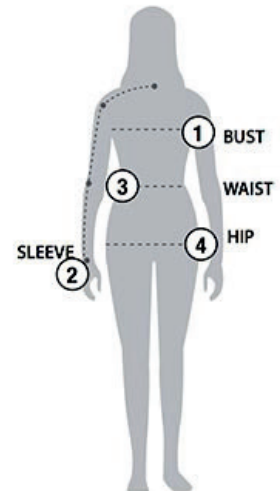

STORMTECH SIZING CHART

BASED ON YOUR BODY MEASUREMENTS

MEN'S SIZING

To select the best size for you, please follow these simple steps:

- ① **Most important measurement:**
Take your Chest/Bust measurement from just under your arm at the fullest part of the chest
- ② Take your Sleeve length from the back base of the neck across the shoulder and around the elbow to your wrist
- ③ Take your Waist measurement at the narrowest point around your natural waistline.
- ④ Take your Hip measurement at the fullest part of your body below the waist

When measurements fall between two sizes:
The size selection should be based on fit preference: Select lower size for a closer to body fit or the larger size for a more relaxed fit. When in doubt, we strongly recommend ordering a size sample.

WOMEN'S SIZING

SSR-3 | MEN'S STRATUS LIGHTWEIGHT SHELL

MEN'S SIZING CHART – YOUR BODY MEASUREMENTS

SIZE	XS	S	M	L	XL	2XL	3XL	4XL	5XL
Chest ①	N/A	35"-38" [89-96.5cm]	38"-41" [96.5-104cm]	41"-44" [104-112cm]	44"-47" [112-119cm]	47"-50" [119-127cm]	50"-53" [127-134.5cm]	53"-56" [134.5-142cm]	56"-59" [142-150cm]
Sleeve Length ②	N/A	33"-34" [84-86.5cm]	34"-35" [86.5-89cm]	35"-36" [89-91.5cm]	36"-37" [91.5-94cm]	37"-38" [94-96.5cm]	38"-38.5" [96.5-97.75cm]	38.5"-39" [97.75cm-99cm]	39"-39.5" [99-100.25cm]
Waist ③	N/A	29"-32" [73.5-81cm]	32"-35" [81-89cm]	35"-38" [89-96.5cm]	38"-41" [96.5-104cm]	41"-44" [104-112cm]	44"-47" [112-119cm]	47"-50" [119-127cm]	50"-53" [127-134.5cm]
Hip ④	N/A	34"-37" [86-94cm]	37"-40" [94-101.5cm]	40"-43" [101.5-109cm]	43"-46" [109-117cm]	46"-49" [117-124.5cm]	49"-52" [124.5-132cm]	52"-55" [132-140cm]	55"-58" [140-147cm]