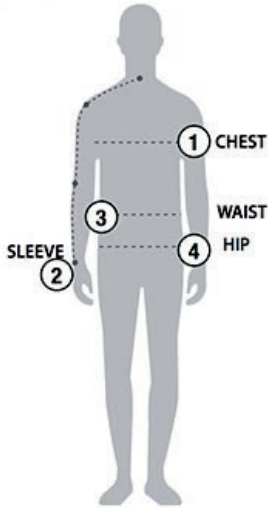

STORMTECH SIZING CHART

BASED ON YOUR BODY MEASUREMENTS

MEN'S SIZING

To select the best size for you, please follow these simple steps:

- ① **Most important measurement:**
Take your Chest/Bust measurement from just under your arm at the fullest part of the chest
- ② Take your Sleeve length from the back base of the neck across the shoulder and around the elbow to your wrist
- ③ Take your Waist measurement at the narrowest point around your natural waistline.
- ④ Take your Hip measurement at the fullest part of your body below the waist

When measurements fall between two sizes:
The size selection should be based on fit preference: Select lower size for a closer to body fit or the larger size for a more relaxed fit. When in doubt, we strongly recommend ordering a size sample.

WOMEN'S SIZING

SSR-3 | MEN'S STRATUS LIGHTWEIGHT SHELL

MEN'S SIZING CHART – YOUR BODY MEASUREMENTS

SIZE	XS	S	M	L	XL	2XL	3XL	4XL	5XL
Chest ①	N/A	35"-38" [89-96.5cm]	38"-41" [96.5-104cm]	41"-44" [104-112cm]	44"-47" [112-119cm]	47"-50" [119-127cm]	50"-53" [127-134.5cm]	53"-56" [134.5-142cm]	56"-59" [142-150cm]
Sleeve Length ②	N/A	33"-34" [84-86.5cm]	34"-35" [86.5-89cm]	35"-36" [89-91.5cm]	36"-37" [91.5-94cm]	37"-38" [94-96.5cm]	38"-38.5" [96.5-97.75cm]	38.5"-39" [97.75cm-99cm]	39"-39.5" [99-100.25cm]
Waist ③	N/A	29"-32" [73.5-81cm]	32"-35" [81-89cm]	35"-38" [89-96.5cm]	38"-41" [96.5-104cm]	41"-44" [104-112cm]	44"-47" [112-119cm]	47"-50" [119-127cm]	50"-53" [127-134.5cm]
Hip ④	N/A	34"-37" [86-94cm]	37"-40" [94-101.5cm]	40"-43" [101.5-109cm]	43"-46" [109-117cm]	46"-49" [117-124.5cm]	49"-52" [124.5-132cm]	52"-55" [132-140cm]	55"-58" [140-147cm]