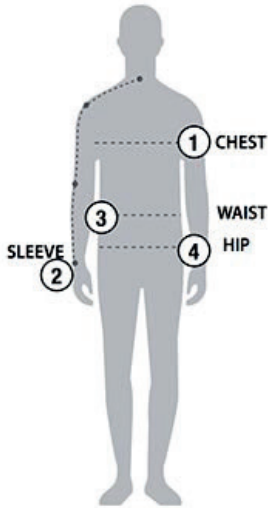

STORMTECH SIZING CHART

BASED ON YOUR BODY MEASUREMENTS

MEN'S SIZING

To select the best size for you, please follow these simple steps:

- ① **Most important measurement:**
Take your Chest/Bust measurement from just under your arm at the fullest part of the chest
- ② Take your Sleeve length from the back base of the neck across the shoulder and around the elbow to your wrist
- ③ Take your Waist measurement at the narrowest point around your natural waistline.
- ④ Take your Hip measurement at the fullest part of your body below the waist

When measurements fall between two sizes:
The size selection should be based on fit preference: Select lower size for a closer to body fit or the larger size for a more relaxed fit. When in doubt, we strongly recommend ordering a size sample.

WOMEN'S SIZING

HS-1 | MEN'S EPSILON H2XTREME® SHELL

MEN'S SIZING CHART – YOUR BODY MEASUREMENTS

SIZE	XS	S	M	L	XL	2XL	3XL	4XL	5XL
Chest ①	N/A	35"-38" [89-96.5cm]	38"-41" [96.5-104cm]	41"-44" [104-112cm]	44"-47" [112-119cm]	47"-50" [119-127cm]	50"-53" [127-134.5cm]	53"-56" [134.5-142cm]	56"-59" [142-150cm]
Sleeve Length ②	N/A	33"-34" [84-86.5cm]	34"-35" [86.5-89cm]	35"-36" [89-91.5cm]	36"-37" [91.5-94cm]	37"-38" [94-96.5cm]	38"-38.5" [96.5-97.75cm]	38.5"-39" [97.75cm-99cm]	39"-39.5" [99-100.25cm]
Waist ③	N/A	29"-32" [73.5-81cm]	32"-35" [81-89cm]	35"-38" [89-96.5cm]	38"-41" [96.5-104cm]	41"-44" [104-112cm]	44"-47" [112-119cm]	47"-50" [119-127cm]	50"-53" [127-134.5cm]
Hip ④	N/A	34"-37" [86-94cm]	37"-40" [94-101.5cm]	40"-43" [101.5-109cm]	43"-46" [109-117cm]	46"-49" [117-124.5cm]	49"-52" [124.5-132cm]	52"-55" [132-140cm]	55"-58" [140-147cm]