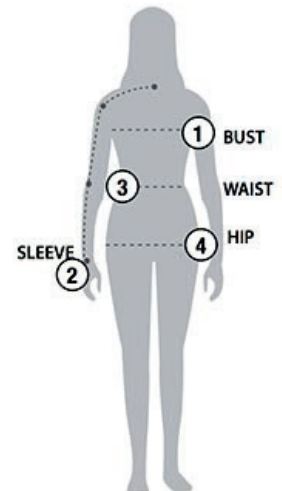

STORMTECH SIZING CHART

BASED ON YOUR BODY MEASUREMENTS

MEN'S SIZING

To select the best size for you, please follow these simple steps:

- ① **Most important measurement:**
Take your Chest/Bust measurement from just under your arm at the fullest part of the chest
- ② Take your Sleeve length from the back base of the neck across the shoulder and around the elbow to your wrist
- ③ Take your Waist measurement at the narrowest point around your natural waistline.
- ④ Take your Hip measurement at the fullest part of your body below the waist

When measurements fall between two sizes:
The size selection should be based on fit preference: Select lower size for a closer to body fit or the larger size for a more relaxed fit. When in doubt, we strongly recommend ordering a size sample.

WOMEN'S SIZING

HS-1 | MEN'S EPSILON H2XTREME® SHELL

MEN'S SIZING CHART – YOUR BODY MEASUREMENTS

SIZE	XS	S	M	L	XL	2XL	3XL	4XL	5XL
Chest ①	N/A	35"-38" [89-96.5cm]	38"-41" [96.5-104cm]	41"-44" [104-112cm]	44"-47" [112-119cm]	47"-50" [119-127cm]	50"-53" [127-134.5cm]	53"-56" [134.5-142cm]	56"-59" [142-150cm]
Sleeve Length ②	N/A	33"-34" [84-86.5cm]	34"-35" [86.5-89cm]	35"-36" [89-91.5cm]	36"-37" [91.5-94cm]	37"-38" [94-96.5cm]	38"-38.5" [96.5-97.75cm]	38.5"-39" [97.75cm-99cm]	39"-39.5" [99-100.25cm]
Waist ③	N/A	29"-32" [73.5-81cm]	32"-35" [81-89cm]	35"-38" [89-96.5cm]	38"-41" [96.5-104cm]	41"-44" [104-112cm]	44"-47" [112-119cm]	47"-50" [119-127cm]	50"-53" [127-134.5cm]
Hip ④	N/A	34"-37" [86-94cm]	37"-40" [94-101.5cm]	40"-43" [101.5-109cm]	43"-46" [109-117cm]	46"-49" [117-124.5cm]	49"-52" [124.5-132cm]	52"-55" [132-140cm]	55"-58" [140-147cm]