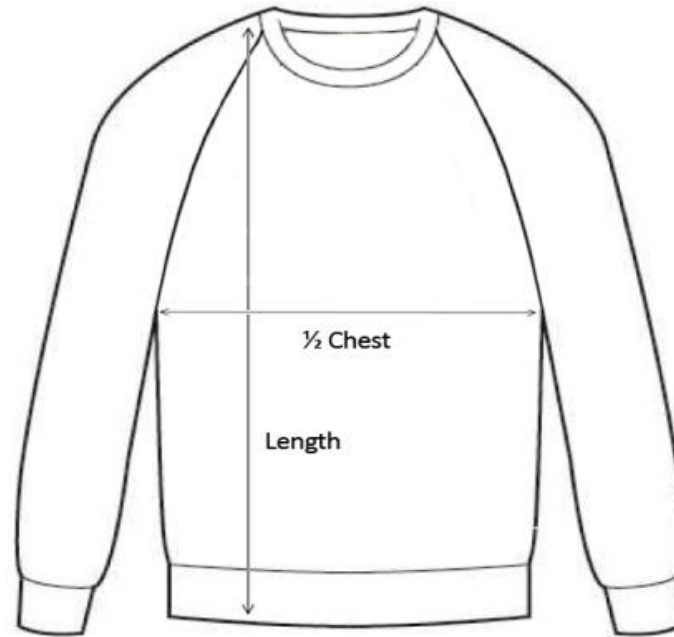

# mantis

<b>M77 - Ladies' Favourite Sweatshirt</b>	<b>S</b>	<b>M</b>	<b>L</b>
1/2 Chest (measured 2.5 cm below armhole)	48	52	56
Length	60	62	64

in cm