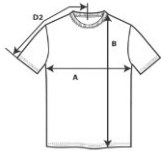

**GILDAN®**

**5000**

**Heavy Cotton Adult T-Shirt**

**DETAILS**

**Weight**  
**Content**  
**Features**

180.0 G/SqM (White 170.0 G/SqM)  
100% Cotton  
Classic fit   
Seamless twin needle 7/8" collar   
Taped neck and shoulders   
Tear away label   
Twin needle sleeve and bottom hems   
Quarter-turned to eliminate centre crease

**Sizes**  
**Case Packs**

S-5XL  
S - 2XL 72 PIECES  
3XL 36 PIECES  
4XL - 5XL 12 PIECES

**Colours**  
**SKU's**

61  
284

**SPECIFICATIONS**

Centimeters	Tol-	Tol+	S	M	L	XL	2XL	3XL	4XL	5XL
<b>Chest (A)</b>	2.540	2.540	45.720	50.800	55.880	60.960	66.040	71.120	76.200	81.280
<b>Length from HPS (B)</b>	2.540	2.540	71.120	73.660	76.200	78.740	81.280	83.820	86.360	88.900
<b>Sleeve length (centre back) (D2)</b>	1.905	1.905	39.700	43.180	46.990	50.800	54.610	58.115	61.595	64.453
Inches	Tol-	Tol+	S	M	L	XL	2XL	3XL	4XL	5XL
<b>Chest (A)</b>	1.000	1.000	18.000	20.000	22.000	24.000	26.000	28.000	30.000	32.000
<b>Length from HPS (B)</b>	1.000	1.000	28.000	29.000	30.000	31.000	32.000	33.000	34.000	35.000
<b>Sleeve length (centre back) (D2)</b>	0.750	0.750	15.630	17.000	18.500	20.000	21.500	22.880	24.250	25.375