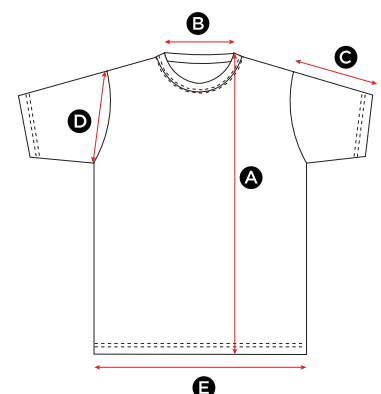

in cm

All measurements are within industry standard tolerances and are product dependent.

SGTee F Ladies' Perfect Print Tagless Tee 171.52

MEASUREMENTS	XS	S	M	L	XL	2XL
A Length	57.5	60	62.5	65	67.5	70
B Back neck opening	18	18.5	19	19.5	20	20.5
C Sleeve length	12.5	13.5	14.5	15.5	16.5	17.5
D Armhole (straight)	17	18	19	20	21	22
E Bottom hem opening	40	43	45	48	50	52

in cm

All measurements are within industry standard tolerances and are product dependent.

SGTee K Kids' Perfect Print Tagless Tee 172.52

MEASUREMENTS	(Years) 1-2	3-4	5-6	7-8	9-11	12-14
	XS	S	M	L	XL	2XL
A Length	40	43	47	51	55	63
B Back neck opening	15.5	16	16	16	16.5	16.5
C Sleeve length	10.5	11.5	12.5	13.5	14.5	15.5
D Armhole (straight)	14.5	15.5	16.5	17.5	18.5	19.5
E Bottom hem opening	31	34	37	40	43	46

in cm

All measurements are within industry standard tolerances and are product dependent.

Mens Ladies Kids

SGTee Perfect Print Tagless Tee 170.52

GRÖßE	S	M	L	XL	2XL	3XL	4XL	5XL
A Länge	68	70	73	75	78	80	82	84
B Halsausschnitt hinten	17.5	18	19	20	20.5	21	21.5	22
C Ärmellänge	18	18	19	19	20	20	21	22
D Armausschnitt (gerade)	21	22	23	24	25	26	27	28
E Bundöffnung	47	50	53	56	59	62	65	68

Angaben in cm

Alle Größen liegen innerhalb der standardmäßigen Toleranzgrenzen der Branche und sind jeweils produktabhängig.

SGTee F Ladies' Perfect Print Tagless Tee 171.52

GRÖßE	XS	S	M	L	XL	2XL
A Länge	57.5	60	62.5	65	67.5	70
B Halsausschnitt hinten	18	18.5	19	19.5	20	20.5
C Ärmellänge	12.5	13.5	14.5	15.5	16.5	17.5
D Armausschnitt (gerade)	17	18	19	20	21	22
E Bundöffnung	40	43	45	48	50	52