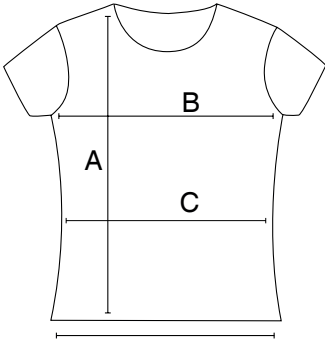

nakedshirt®

Lily 111.85

		S	M	L	XL
A	total length	62	65	68	70
B	1/2 chest width	42	46	49	51
C	1/2 waist width	38	42	44	46,5
D	1/2 bottom width	43	45	48	50

measurements in cm

Errors and mistakes are possible.
Generally normal tolerances are acceptable.
April 2018