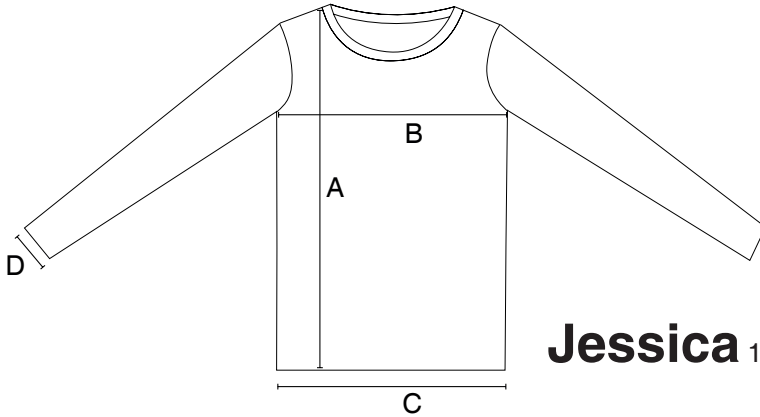

nakedshirt®

Jessica 109.85

		XS	S	M	L	XL
A	total length	60	62	64	66	68
B	1/2 chest width	41	44	47	50	53
C	1/2 bottom width	41	44	47	50	53
D	1/2 sleeve opening	10,5	11	11,5	12	12,5

measurements in cm

Errors and mistakes are possible.
Generally normal tolerances are acceptable.
April 2018