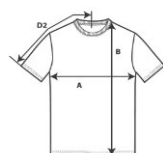

GILDAN®

2000

Ultra Cotton Adult T-Shirt

DETAILS

Weight
Content
Features

203.0 G/SqM (White 193.0 G/SqM)
100% Cotton
Classic fit
Seamless twin needle 7/8" collar
Taped neck and shoulders
Tear away label
Twin needle sleeve and bottom hems
Quarter-turned to eliminate centre crease

Sizes
Case Packs

S-5XL
S - 2XL 72 PIECES
3XL 36 PIECES
4XL - 5XL 12 PIECES

Colours
SKU's

54
296

SPECIFICATIONS

Centimeters	Tol-	Tol+	S	M	L	XL	2XL	3XL	4XL	5XL
Chest (A)	2.540	2.540	45.720	50.800	55.880	60.960	66.040	71.120	76.200	81.280
Length from HPS (B)	2.540	2.540	71.120	73.660	76.200	78.740	81.280	83.820	86.360	88.900
Sleeve length (centre back) (D2)	1.905	1.905	39.700	43.180	46.990	50.800	54.610	58.115	61.595	64.465
Inches	Tol-	Tol+	S	M	L	XL	2XL	3XL	4XL	5XL
Chest (A)	1.000	1.000	18.000	20.000	22.000	24.000	26.000	28.000	30.000	32.000
Length from HPS (B)	1.000	1.000	28.000	29.000	30.000	31.000	32.000	33.000	34.000	35.000
Sleeve length (centre back) (D2)	0.750	0.750	15.630	17.000	18.500	20.000	21.500	22.880	24.250	25.380